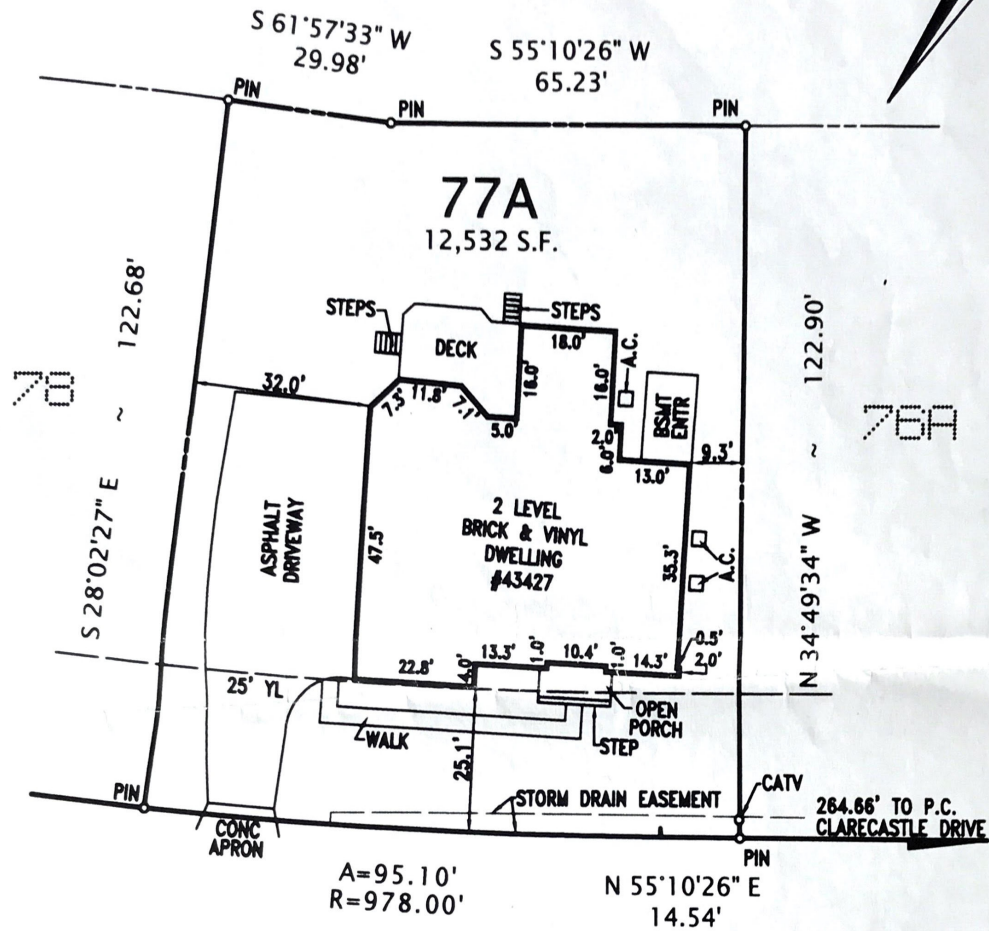

TTR Sotheby's International Realty

6723 Whittier Ave Suite 100

McLean, VA 22101

703 319 3344

PARCEL "E"

MOUNTCASTLE DRIVE  
47.5' R/W

PLAT  
 SHOWING HOUSE LOCATION ON  
 LOT 77A SECTION 1  
**POLAND ROAD PROPERTY**  
 LOUDOUN COUNTY, VIRGINIA  
 SCALE: 1" = 30'      MAY 8, 2007